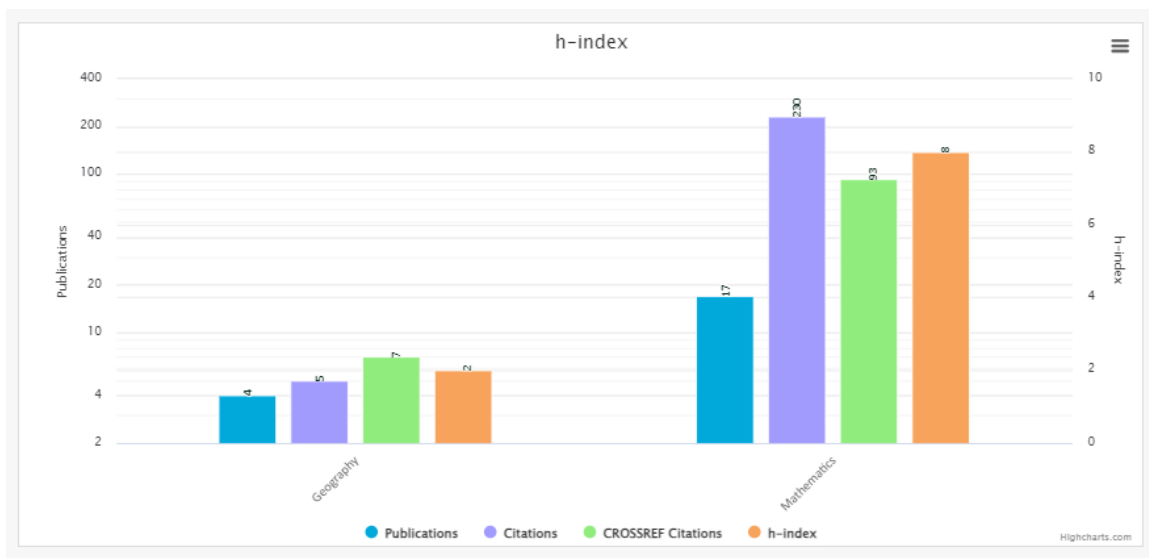

All Search for...

Faculty / Scientist

Faculty / Scientist
18

Principal	1
Assistant Professor	7
Faculty	10

Scholarly Resources

Publications
47

Journal Articles	26
Conference / In Proceedings	3

Resources Impact

Impact

236 Citations

100 Citations

Departments

Bengali	(3)
Education	(2)
Geography	(2)
History	(2)
Mathematics	(2)
Philosophy	(3)

Top ten Profiles

Dr Nilanjan De
Principal

95 Publications 383 Citations 527

[View Profile](#)

Mr Anindya Mandal
Assistant Professor

5 Publications 28 Citations 23

[View Profile](#)

Publications

Topological Indices of Some Chemical Structures Ap...

Author: Mondal S.;De N.;Pal A.

22 Citation 42 Citation

Unreliable EPQ model with variable demand under tw...

Author: Mandal A.;Pal B.;Chaudhuri K.

7 Citation 8 Citation